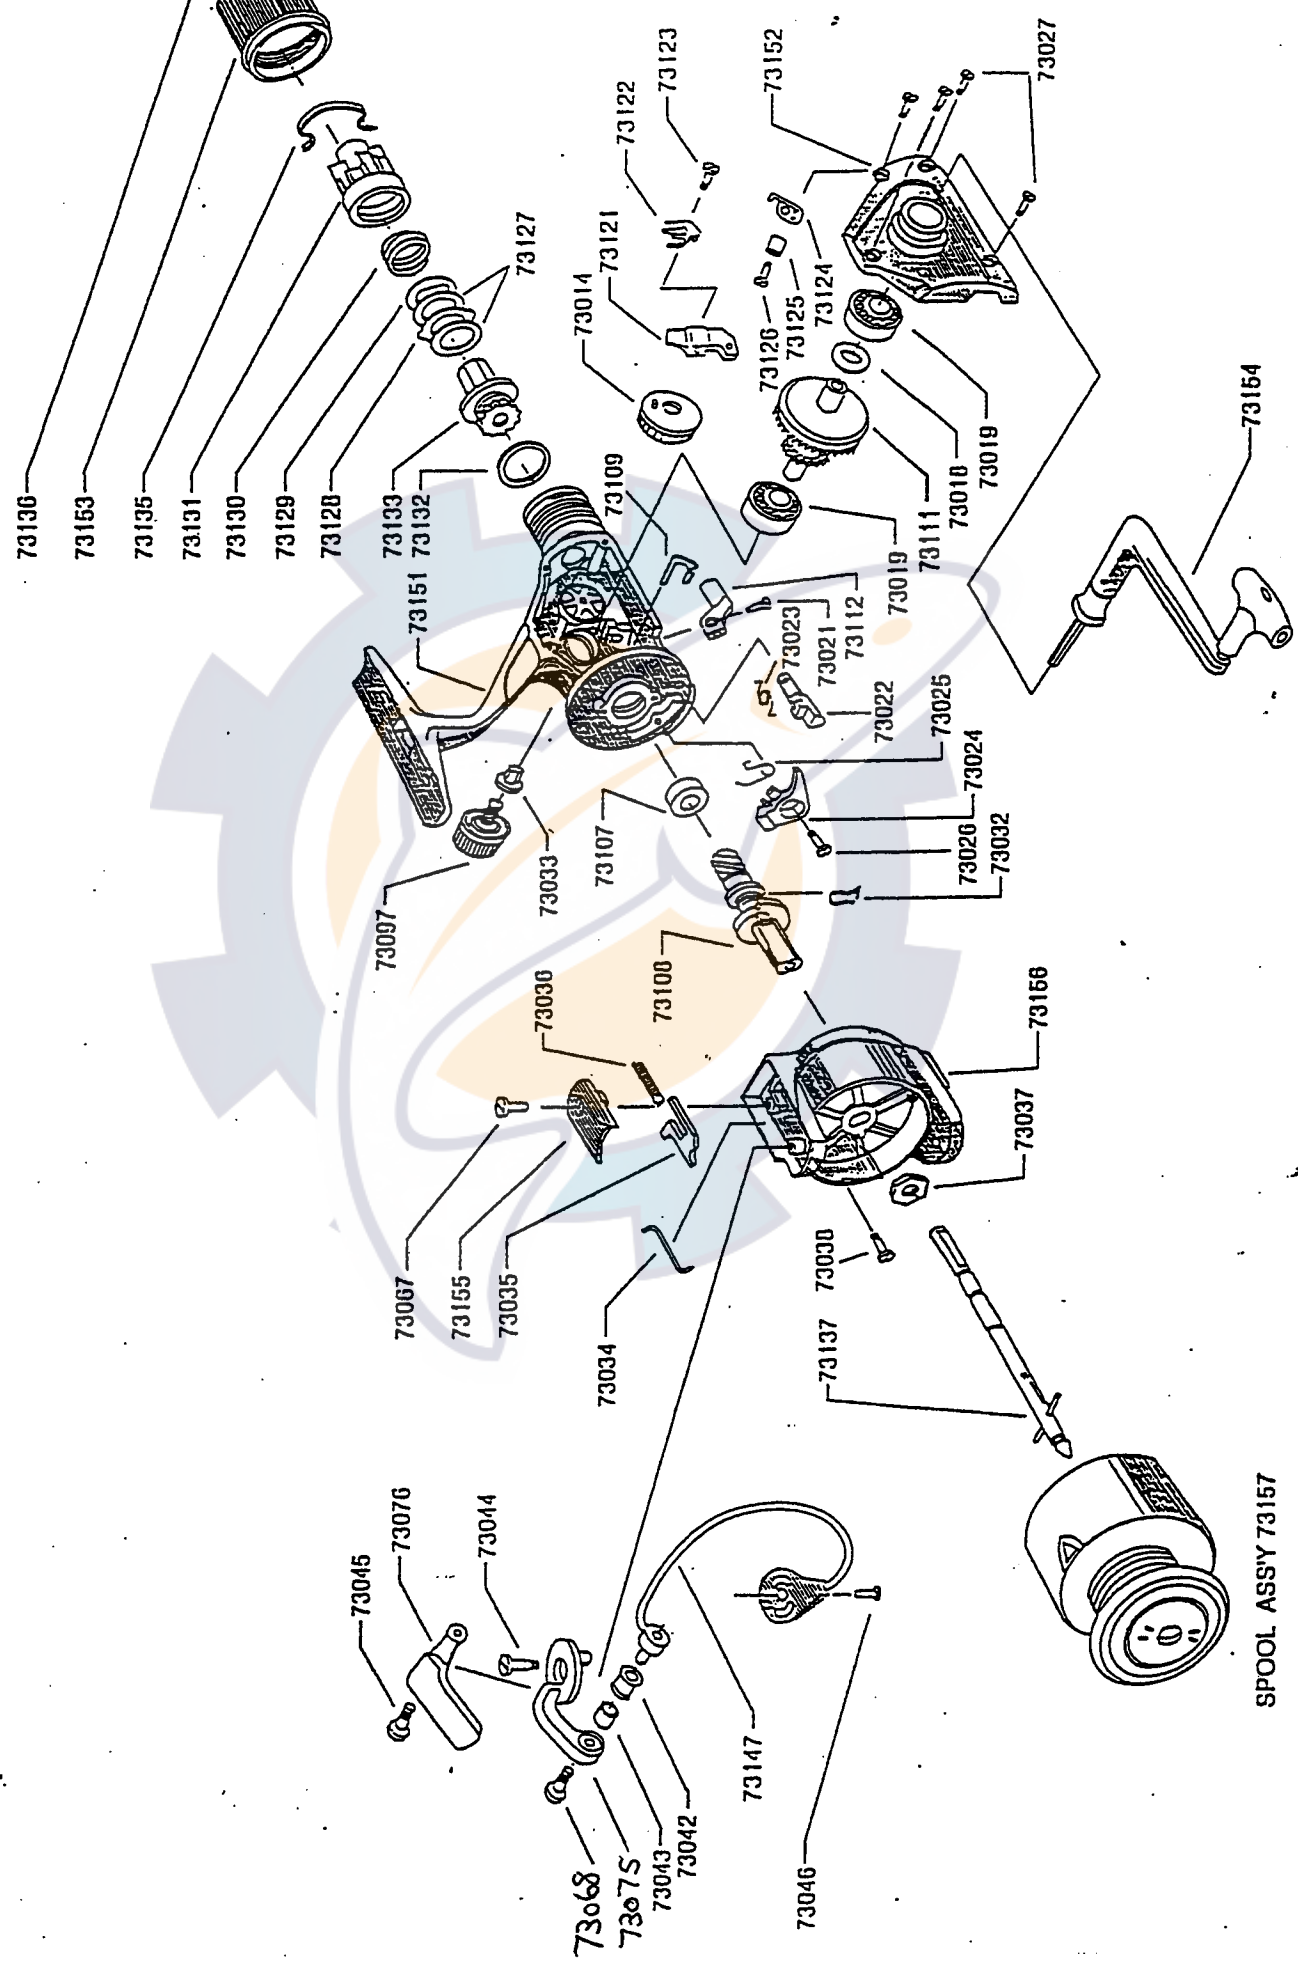

# ACCU BALANCE ES200AD

SPOOL ASS'Y 73157